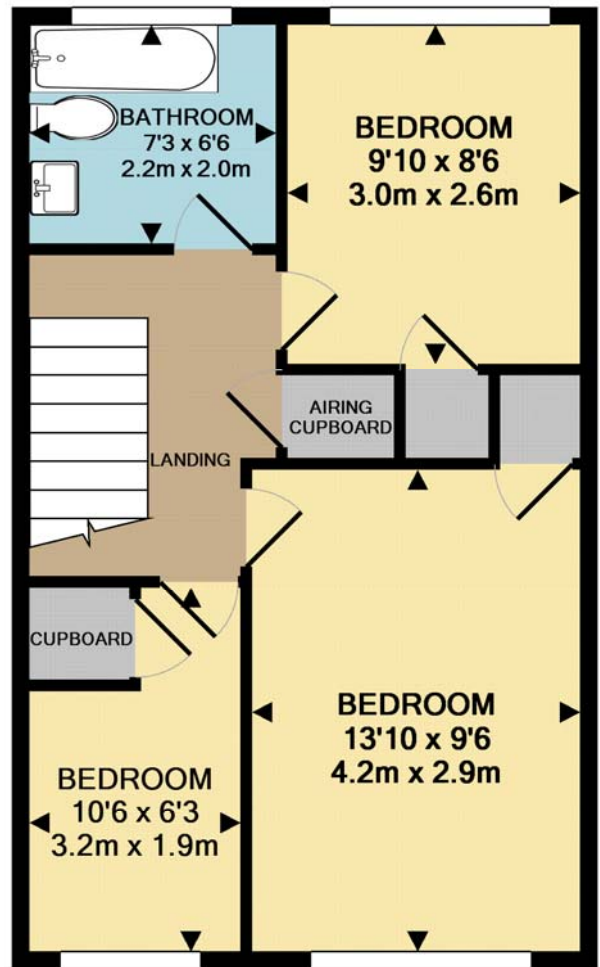

BURGH HEATH SURREY

GROUND FLOOR
APPROX. FLOOR
AREA 38.5 SQ.M.
(415 SQ.FT.)

1ST FLOOR
APPROX. FLOOR
AREA 38.5 SQ.M.
(415 SQ.FT.)

TOTAL APPROX. FLOOR AREA 77.1 SQ.M. (829 SQ.FT.)

Made with Metropix ©2009

**Viewing: By appointment through Richard Saunders and Company
Telephone 01737 363333**

© FLOORPLAN IS THE COPYRIGHT OF RICHARD SAUNDERS AND COMPANY
ALL MEASUREMENTS ARE MAXIMUM, AND INCLUDE WINDOW BAYS AND WARDROBES WHERE APPLICABLE
NOT TO A GIVEN SCALE, FOR IDENTIFICATION PURPOSES ONLY
THIS PLAN MUST NOT BE REPRODUCED BY ANY OTHER PARTY WITHOUT PERMISSION