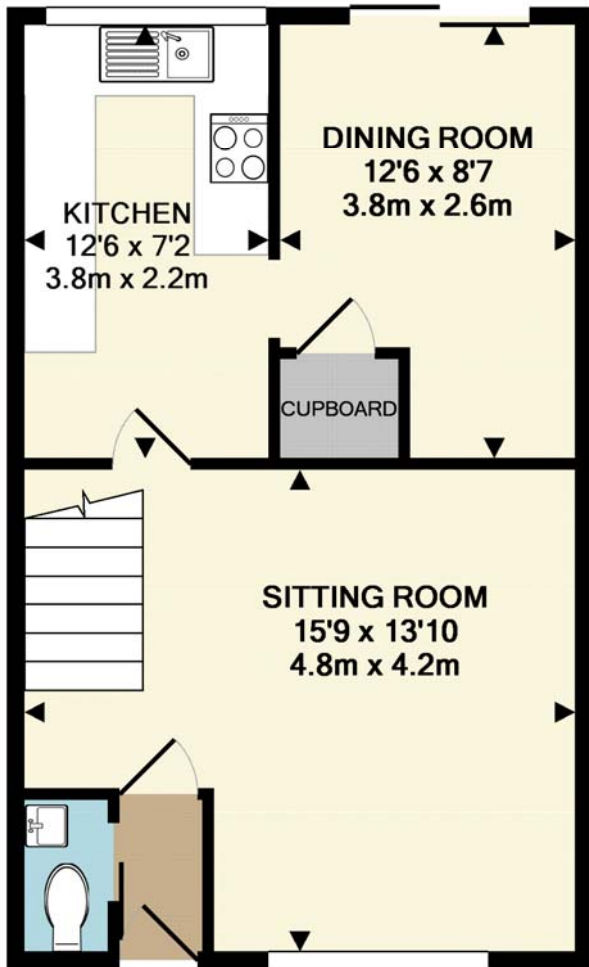

BURGH HEATH SURREY

GROUND FLOOR
APPROX. FLOOR
AREA 38.5 SQ.M.
(415 SQ.FT.)

1ST FLOOR
APPROX. FLOOR
AREA 38.5 SQ.M.
(415 SQ.FT.)

TOTAL APPROX. FLOOR AREA 77.1 SQ.M. (829 SQ.FT.)

Made with Metropix ©2009

**Viewing: By appointment through Richard Saunders and Company
Telephone 01737 363333**

© FLOORPLAN IS THE COPYRIGHT OF RICHARD SAUNDERS AND COMPANY
ALL MEASUREMENTS ARE MAXIMUM, AND INCLUDE WINDOW BAYS AND WARDROBES WHERE APPLICABLE
NOT TO A GIVEN SCALE, FOR IDENTIFICATION PURPOSES ONLY
THIS PLAN MUST NOT BE REPRODUCED BY ANY OTHER PARTY WITHOUT PERMISSION