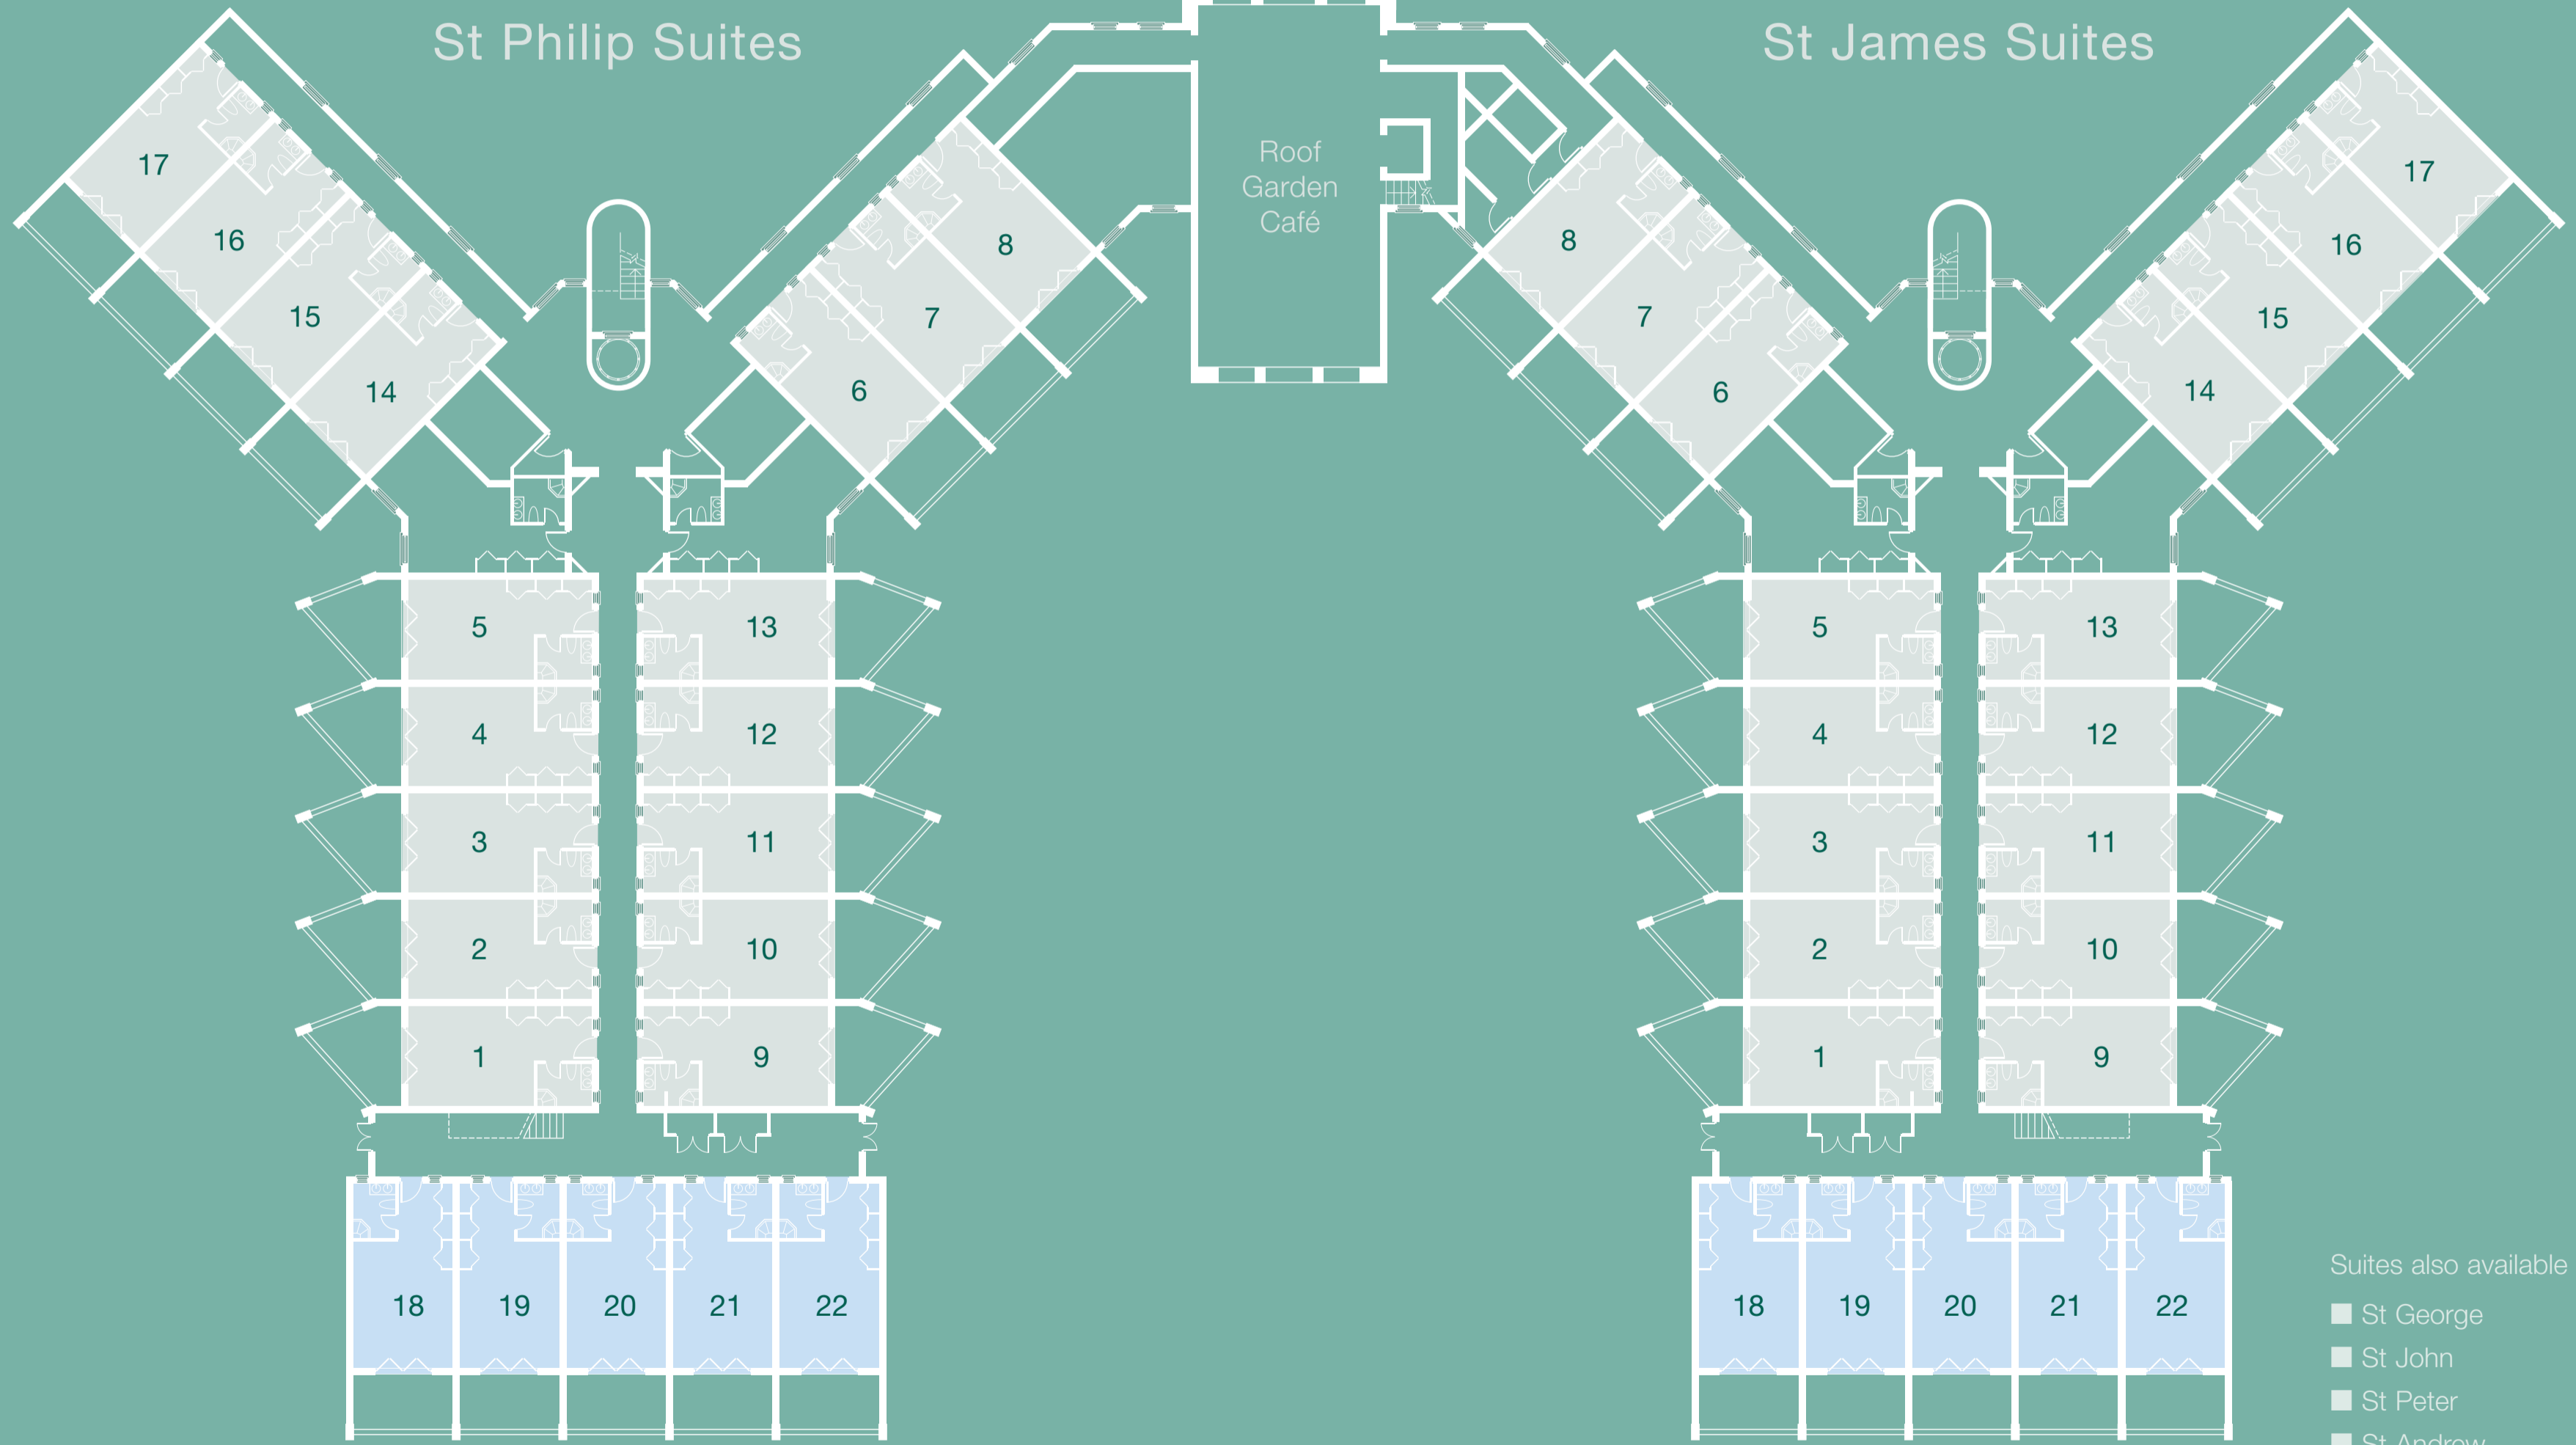

FLOOR

PLAN

MAIN ENTRANCE

Reception & Concierge

Roof Garden Café

St Philip Suites

St James Suites

■ Ocean Suites ■ Garden Suites

■ Ocean Suites ■ Garden Suites

Suites also available in
■ St George
■ St John
■ St Peter
■ St Andrew

DISCLAIMER
The floorplans shown above represent 4 floors of the proposed building. All layouts and specification are subject to change at the discretion of Harlequin Property

DISCLAIMER
The floorplans shown above represent 4 floors of the proposed building. All layouts and specification are subject to change at the discretion of Harlequin Property